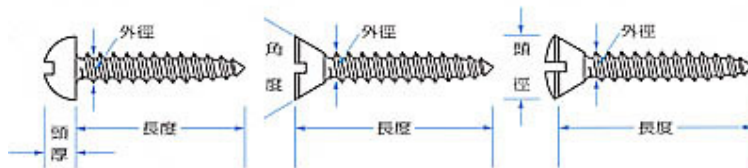

鋼鐵釘	STEEL AND IRON NAILS
搓牙鐵釘	THREAD NAILS
管形鉚釘	TUBULAR RIVETS
華司	WASHERS
螺絲、螺帽、五金、DIY 扣件	FASTENERS
羅拉	CHAIN ROLLER
汽車特殊桿接件	SPECIAL AUTO-MOBILE FASTENER AS YOUR NEEDS
金屬板鑲嵌組件及自動夾扣組件	SHEET METAL FASTENERS
真空螺絲	VENTED SCREWS AND BOLTS

量測方式